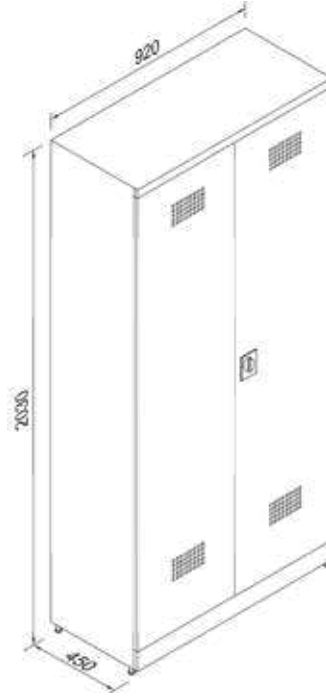

KYD-198R

7 GALVANİZ RAFLI KİMYASAL MADDE DOLABI
CHEMICAL CABINET WITH 7 GALVANIZED SHELVES

KOD
KYD-198R

ÖLÇÜ (e x g x y)
45x93x203

info@buluscelik.com

120'LİK KİMYASAL MADDE DOLABI
120'S CHEMICAL CABINET

KOD
KYD-120

ÖLÇÜ (e x g x y)
45x93x123

CHEMICAL CABINETS

PAGE

81