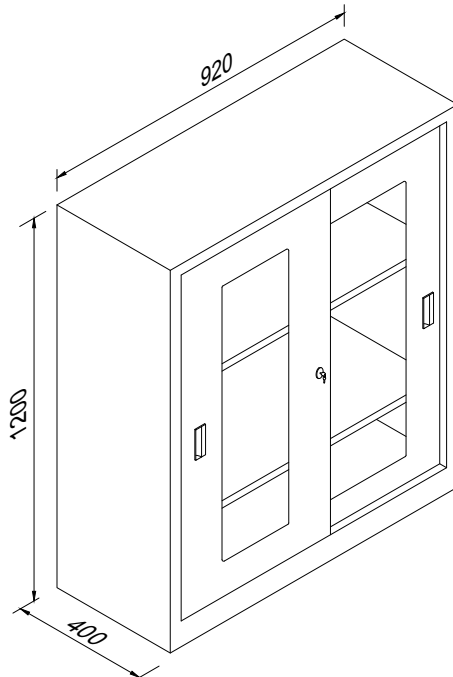

SKDD-120

120'LİK SÜRGÜ KAPILI DOSYA DOLABI
120's SLIDING DOOR FOLDER CABINET

KOD
SKDD-120

ÖLÇÜ (e x g x y)
40x92x120

120'LİK CAM SÜRGÜ KAPILI DOSYA DOLABI
120's FOLDER CABINET WITH SLIDING GLASS DOOR

KOD
SKDD-120C

ÖLÇÜ (e x g x y)
40x92x120

✉ info@buluscelik.com

SLIDING DOOR FOLDER CABINETS

PAGE

39