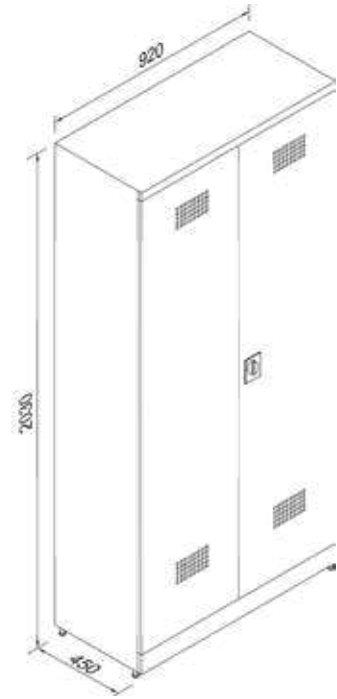

Possibility of production with any thickness, sizes and colour. (i)

KYD-198

SAYFA

198'LİK KİMYASAL MADDE DOLABI -198's CHEMICAL CABINET

80

KOD
KYD-198

ÖLÇÜ (e x g x y)
45x92x203

KİMYASAL MADDE DOLAPLARI

www.buluscelik.com