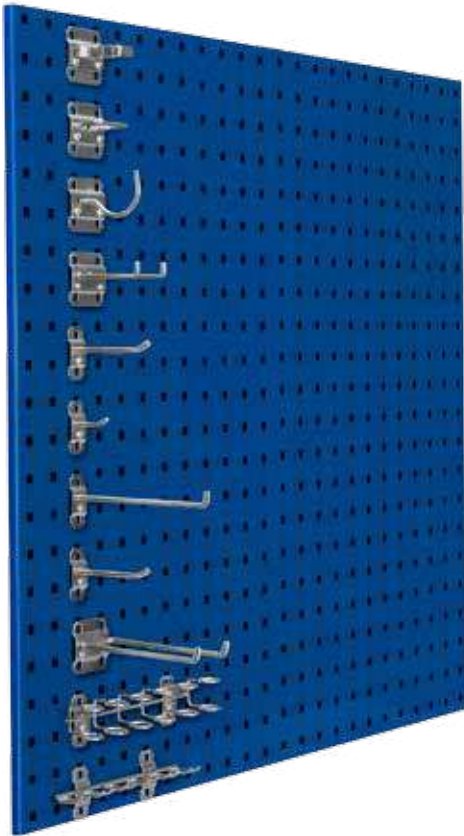

B - 1

PANO - 300

55x170x2

PANO - 305

105x115x2

PANO - 315

55x115x2

PANO - 335

55x220x2

TAKIM PANOLARI – TOOL BOARDS

Takım ve malzemelerinizi düzenli bir şekilde yerleştirebileceğiniz, duvara ve takım masalarına monte edilebilen panolarımız istediğiniz ölçülerde üretilmektedir.

Our tool boards which you can place your tools regularly. They can be mounted on walls or tool tables and they can be produced in every measures.