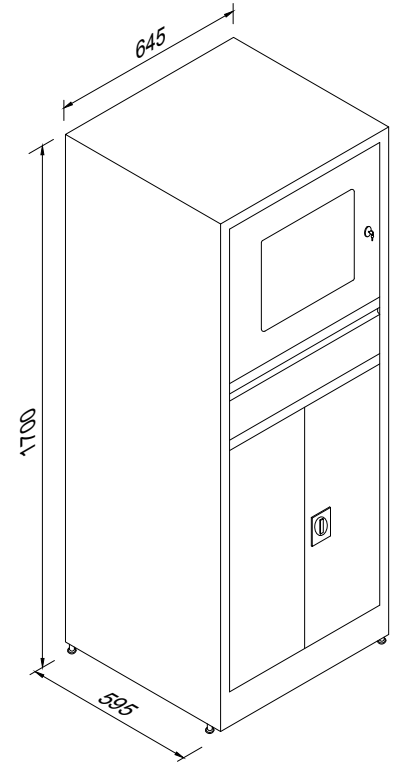

**120'LİK CAMLI SÜRGÜ KAPILI MALZEME DOLABI**  
**120's HARDWARE CABINET WITH SLIDING DOOR**

**KOD**  
**MD-120SC**

**ÖLÇÜ (e x g x y)**  
**40x120x123**

**HARDWARE & TOOL CABINETS**

**PAGE**

**75**

OD-01

**ÖZELLİKLER**