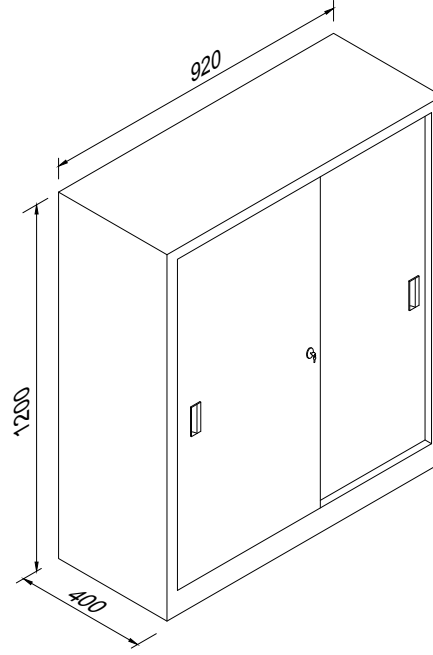

SKDD-120

120'LİK SÜRGÜ KAPILI DOSYA DOLABI
120's SLIDING DOOR FOLDER CABINET

KOD
SKDD-120

ÖLÇÜ (e x g x y)
40x92x120

120'LİK CAM SÜRGÜ KAPILI DOSYA DOLABI
120's FOLDER CABINET WITH SLIDING GLASS DOOR

KOD
SKDD-120C

ÖLÇÜ (e x g x y)
40x92x120

✉ info@buluscelik.com

SLIDING DOOR FOLDER CABINETS

PAGE

39